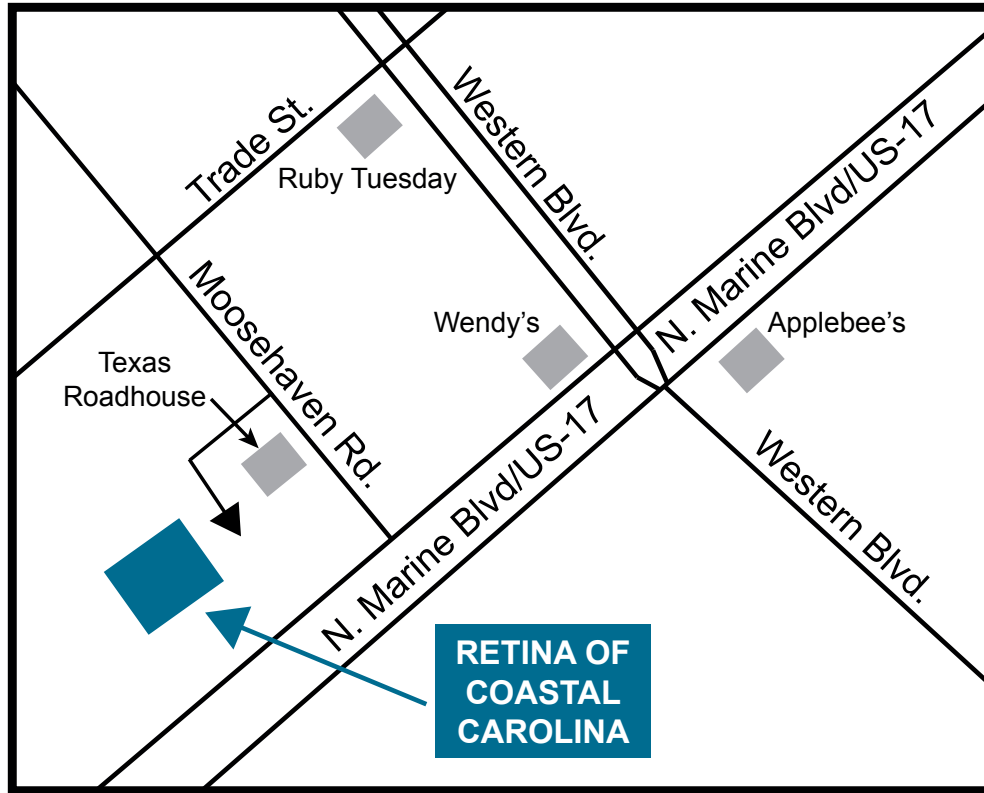

JACKSONVILLE

1899 N. Marine Boulevard, Suite 400
Jacksonville, NC 28546
910•355•0896

DIRECTIONS:

From Carteret County:

West on Highway 24, and turn right onto Western Boulevard. Turn left onto North Marine Boulevard, then right onto Moosehaven Road. Turn left through parking lot of Texas Roadhouse.

From South of Jacksonville:

Take US-17 north and merge onto NC-24/US17 via the ramp to Camp Lejeune/ Morehead City/New Bern following US-17 north to the Jacksonville Parkway exit. Turn right onto Trade Street, then right onto Moosehaven Road. Turn right into the Texas Roadhouse parking lot.

From Northwest of Jacksonville:

Travel southeast on NC-24/US 258 to US 17 N. Make a u-turn onto N Marine Blvd/US 17 S at Western Blvd. Turn right onto Moosehaven, then left into the Texas Roadhouse parking lot.

1899 is the next building and Suite 400 is accessed through the left front entrance.